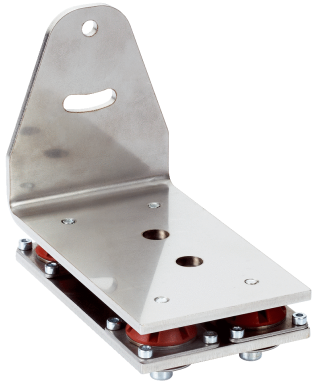

Mounting bracket

Brackets

MOUNTING SYSTEMS

SICK
Sensor Intelligence.

Ordering information

Type	part no.
Mounting bracket	2039493

Other models and accessories → www.sick.com/Brackets

Detailed technical data

Features

Accessory group	Mounting systems
Accessory family	Brackets
Suitable for	CLV69x
Description	Mounting bracket with integrated vibration/shock absorption for mounting the scanner on a forklift, for example (mounted in the direction of travel, on the right side)
Mounting system type	Brackets