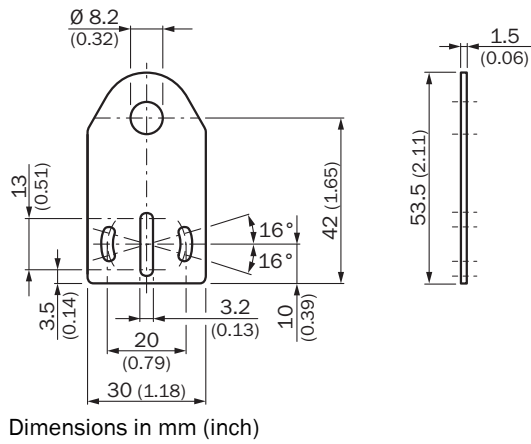

Dimensional drawing

Dimensions in mm (inch)