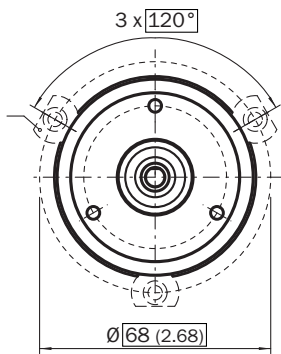

Dimensional drawing

Dimensions in mm (inch)

Mounting requirements for small servo clamp

All dimensions in mm (inch)

part no. 2029166

SICK AT A GLANCE

SICK is one of the leading manufacturers of intelligent sensors and sensor solutions for industrial applications. A unique range of products and services creates the perfect basis for controlling processes securely and efficiently, protecting individuals from accidents and preventing damage to the environment.