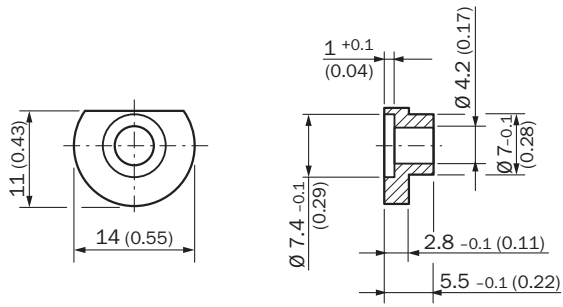

BEF-WK-SF

Assembly accessories

MOUNTING SYSTEMS

SICK
Sensor Intelligence.

Ordering information

Type	part no.
BEF-WK-SF	2029166

Other models and accessories → www.sick.com/Assembly_accessories

Detailed technical data

Dimensional drawing

Dimensions in mm (inch)

Mounting requirements for small servo clamp

All dimensions in mm (inch)

part no. 2029166

SICK AT A GLANCE

SICK is one of the leading manufacturers of intelligent sensors and sensor solutions for industrial applications. A unique range of products and services creates the perfect basis for controlling processes securely and efficiently, protecting individuals from accidents and preventing damage to the environment.