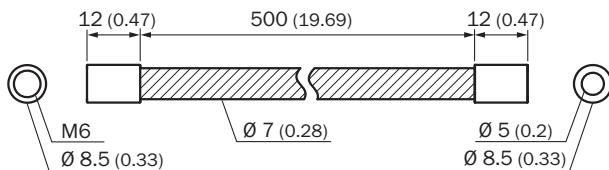

Dimensional drawing

Dimensions in mm (inch)