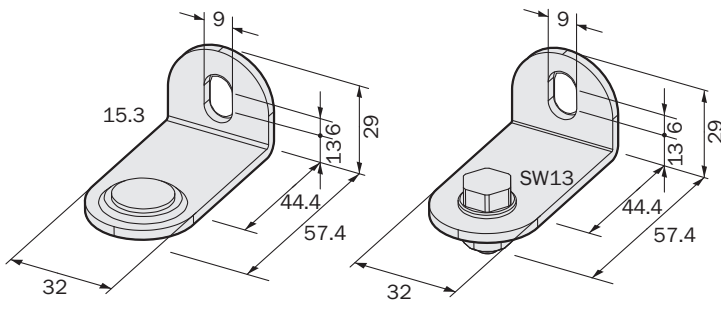

Dimensional drawing

Dimensions in mm (inch)