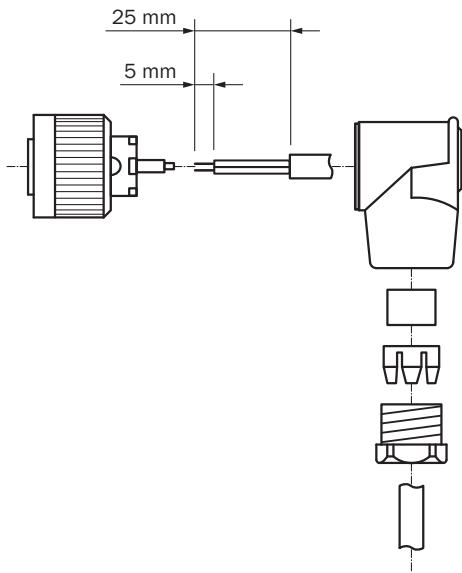

### Detailed technical data

#### Technical specifications

<b>Connection type head A</b>	Female connector, M18, 4-pin, angled, X-coded
<b>Shielding</b>	Unshielded
<b>Reference voltage</b>	≤ 250 V
<b>Current loading</b>	16 A
<b>UL File No.</b>	E335179
<b>Enclosure rating</b>	IP67

Installation drawing