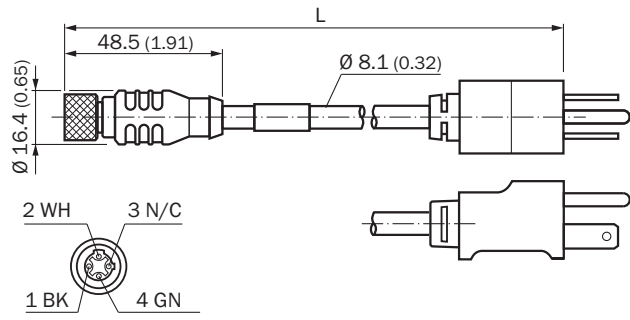

Dimensional drawing

Dimensions in mm (inch)