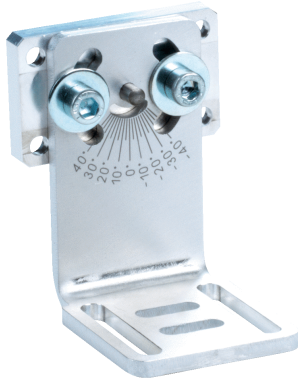

Mounting bracket

Brackets

MOUNTING SYSTEMS

SICK
Sensor Intelligence.

Ordering information

Type	part no.
Mounting bracket	2091431

Other models and accessories → www.sick.com/Brackets

Detailed technical data

Features

Accessory group	Mounting systems
Accessory family	Brackets
Description	Mounting bracket with camera adapter plate, including screws
Mounting system type	Brackets

Classifications

ECLASS 5.0	27279202
ECLASS 5.1.4	27279202
ECLASS 6.0	27279202
ECLASS 6.2	27279202
ECLASS 7.0	27279202
ECLASS 8.0	27279202
ECLASS 8.1	27279202
ECLASS 9.0	27273701
ECLASS 10.0	27273701
ECLASS 11.0	27273701
ECLASS 12.0	27273701
ETIM 5.0	EC002615
ETIM 6.0	EC002615
ETIM 7.0	EC002615
ETIM 8.0	EC002615
UNSPSC 16.0901	32131023