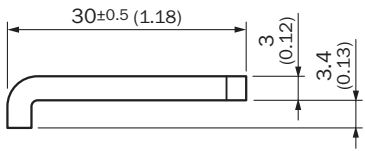

Dimensional drawing

Dimensions in mm (inch)