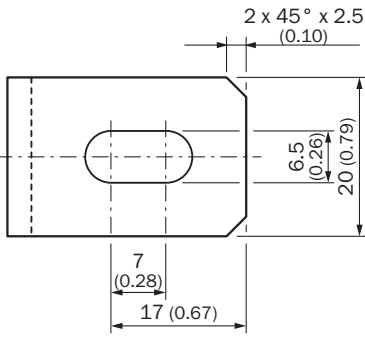

Dimensional drawing

Dimensions in mm (inch)